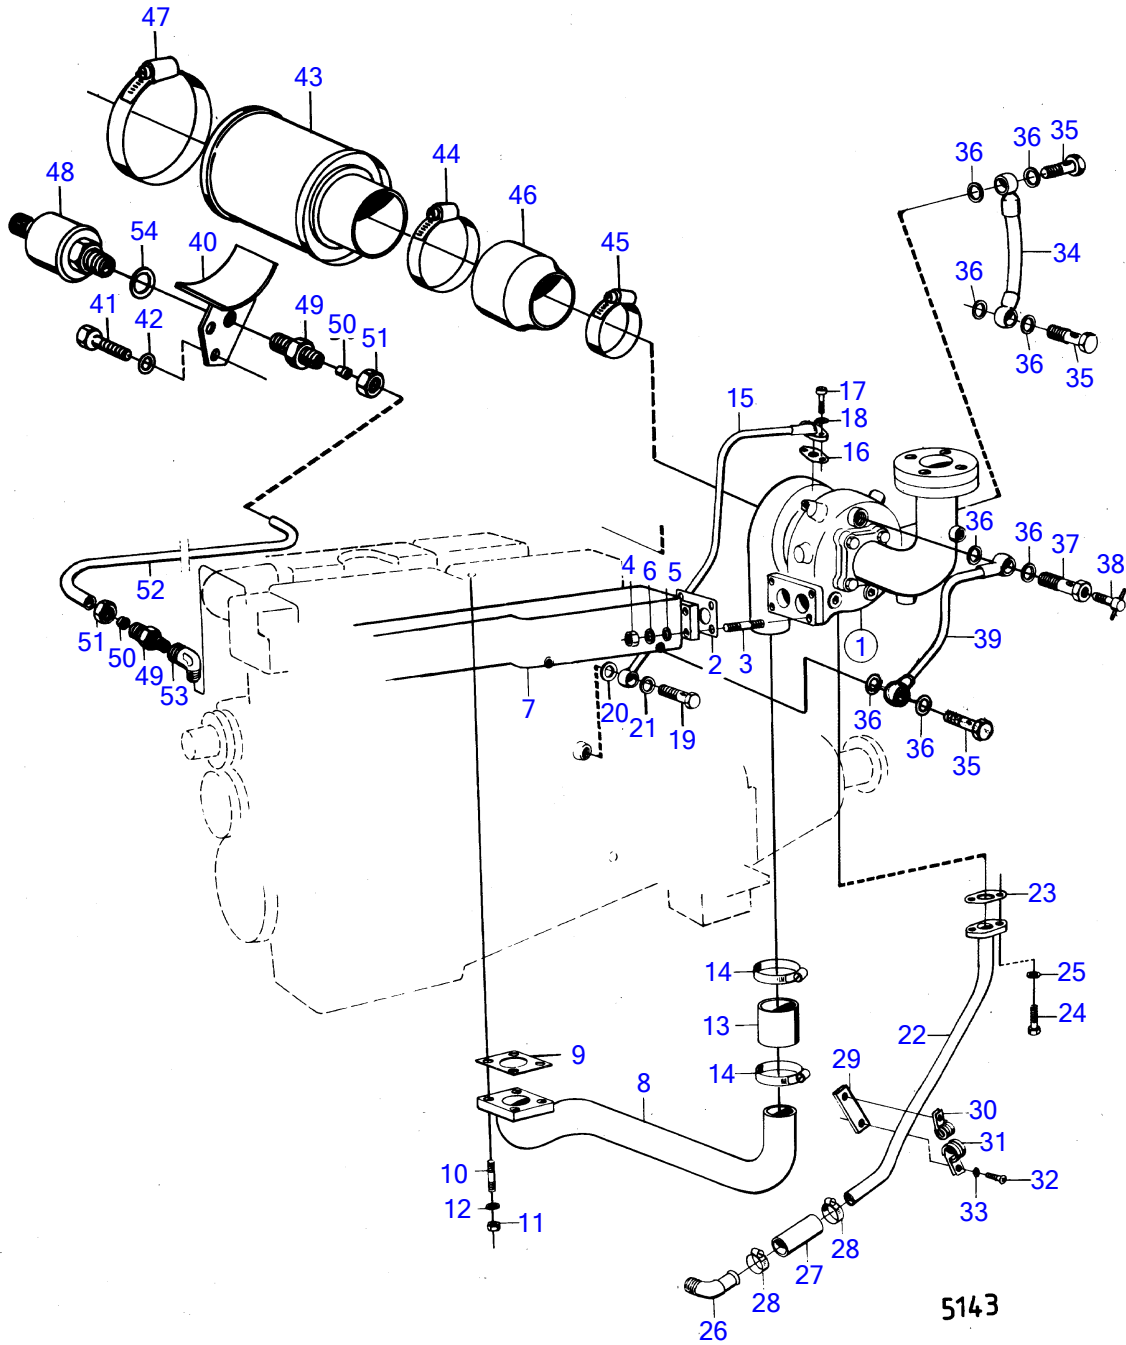

TAMD70E

TAMD70E

REF	PART NO.	QTY	DESCRIPTION	SEE SEC.	NOTES
1		1	Turbocharger		
	3802014	1	Turbocharger, exch, exch		
			.	16820	
2	421324	1	Gasket		
3	924079	4	Stud		
4	940183	4	Hexagon nut		
5	955985	4	O-ring		
6	942336	4	Spring washer		
7	(875706)	1	Exhaust pipe	16825	Obsolete part
8	(837511)	1	Connection pipe		Obsolete part
9	824310	1	Gasket	16823	
10	(953465)	4	Stud		Obsolete part
11	955826	4	Hexagon nut		
12	941907	4	Spring washer		
13	466327	1	Hose		
14	943479	2	Hose clamp		
15	(837415)	1	Oil feed pipe		Obsolete part
16	420641	1	Gasket		
17	955297	1	Hexagon screw		L=25mm
	940142	1	Hexagon screw		L=30mm
18	941907	2	Spring washer		
19	942007	2	Hollow screw		
20	957178	1	Gasket		
21	957181	1	Gasket		
22	(843388)	1	Oil return pipe		Obsolete part
23	842986	1	Gasket		
24	955297	2	Hexagon screw		
25	941907	2	Spring washer		
26	468629	1	Elbow nipple		
27	192358	X	Hose		L=60mm
28	943473	2	Hose clamp		
29	(836262)	1	Bracket		Obsolete part
30	952625	1	Clamp		
31	952631	1	Clamp		
32	950044	2	Cross recessed screw		
33	941906	2	Spring washer		
34	843976	1	Hose		
35	191157	3	Hollow screw		
36	957185	8	Gasket		
37	191158	1	Hollow screw		
38	82745	1	Shut-off cock		
39	843977	1	Coolant pipe		
40	(843664)	1	Bracket		Obsolete part
41	955559	2	Hexagon screw		
42	940280	2	Spring washer		
43	842280	1	Air filter		
44	943484	1	Hose clamp		
45	943481	1	Hose clamp		
46	842281	1	Hose		
47	942921	1	Hose clamp		
48	837782	1	Pressure sensor		See group 3
49	954379	1	Nipple		
50	954365	2	Fitting		
51	954357	2	Fitting nut		
52	(837960)	1	Tube		Obsolete part
53	954386	1	Elbow nipple		
54	957181	1	Gasket		